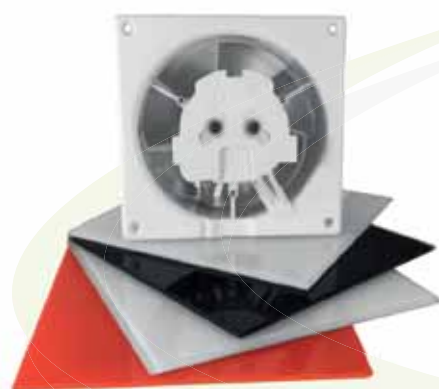

Wentylator dRim stworzony jest z myślą o pomieszczeniu Twoich marzeń. Dzięki swoim wymiennym panelom pozwoli dopasować się do każdego pomieszczenia w twoim domu. Do wyboru są panele szklane oraz polimerowe, a różnorodność kolorów sprawi, że pomieszczenie nabierze szyku oraz elegancji.

The dRim fan was designed for the room of your dreams. Thanks to its removable panels it will be suitable to each room in your house. You can choose from glass and polymer panels, the variety of colors will make your bathroom look chic and elegant.

Вентилятор dRim створений з думок про ванну кімнату Твоїх мрій. Завдяки своїм змінним панелям дозволить пристосувати до будь-якого приміщення в Твоїй квартирі. За вибором скляні панелі, а також полімерні, а різноманітність кольорів зробить, що ванна кімната стане шикарною і елегантною.