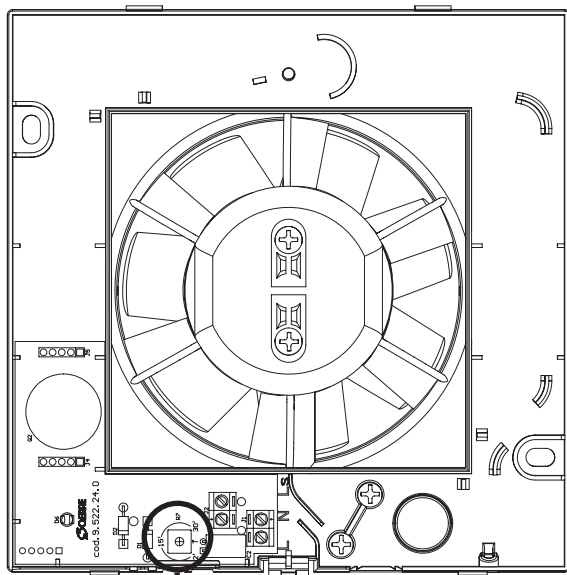

S.O.ERRE

tecnologia dell'aria

IN 10/4

IN 12/5

IN 15/6

	Ø A (mm)	B	C
IN 10/4	100	37,2	64,5
IN 12/5	120	40,25	74,5
IN 15/6	150	50	89

1

2

1

IN 10/4 - IN 12/5 - IN 15/6
 IN BB 10/4 - IN BB 12/5 - IN BB 15/6

IN 10/4 T - HT - IN 12/5 T - HT - IN 15/6 T - HT
 IN BB 10/4 T - HT - IN BB 12/5 T - HT - IN BB 15/6 T - HT

IN 10/4 P - PIR - IN 12/5 P - PIR - IN 15/6 P - PIR
 IN BB 10/4 P - PIR - IN BB 12/5 P - PIR - IN BB 15/6 P - PIR

IN 10/4 T - IN 12/5 T - IN 15/6 T
IN BB 10/4 T - IN BB 12/5 T - IN BB 15/6 T

IN 10/4 HT - IN 12/5 HT - IN 15/6 HT
IN BB 10/4 HT - IN BB 12/5 HT - IN BB 15/6 HT

IN 10/4 PIR - IN 12/5 PIR - IN 15/6 PIR
IN BB 10/4 PIR - IN BB 12/5 PIR - IN BB 15/6 PIR

IN 10/4 P - IN 12/5 P - IN 15/6 P
IN BB 10/4 P - IN BB 12/5 P - IN BB 15/6 P

Serranda

Shutter

Volet

Verschloßklappe

Sluiter

Persiana

Registo