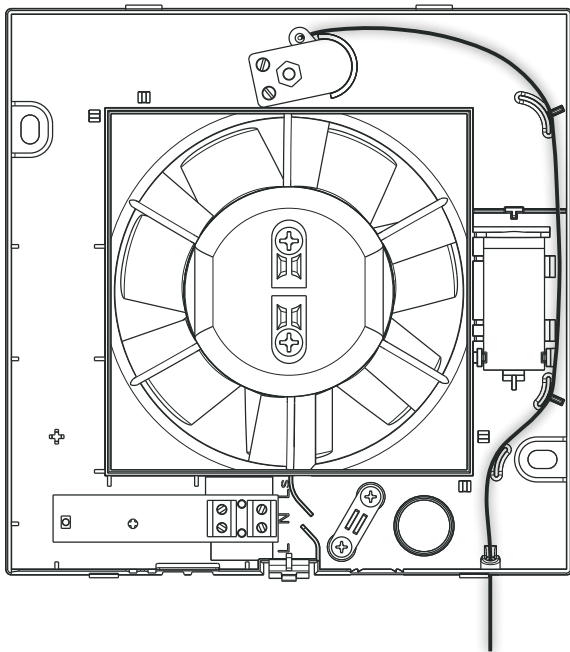

1

IN 10/4 - IN 12/5 - IN 15/6
 IN BB 10/4 - IN BB 12/5 - IN BB 15/6

IN 10/4 T - HT - IN 12/5 T - HT - IN 15/6 T - HT
 IN BB 10/4 T - HT - IN BB 12/5 T - HT - IN BB 15/6 T - HT

IN 10/4 P - PIR - IN 12/5 P - PIR - IN 15/6 P - PIR
 IN BB 10/4 P - PIR - IN BB 12/5 P - PIR - IN BB 15/6 P - PIR

IN 10/4 T - IN 12/5 T - IN 15/6 T
IN BB 10/4 T - IN BB 12/5 T - IN BB 15/6 T

IN 10/4 HT - IN 12/5 HT - IN 15/6 HT
IN BB 10/4 HT - IN BB 12/5 HT - IN BB 15/6 HT

IN 10/4 PIR - IN 12/5 PIR - IN 15/6 PIR
IN BB 10/4 PIR - IN BB 12/5 PIR - IN BB 15/6 PIR

IN 10/4 P - IN 12/5 P - IN 15/6 P
IN BB 10/4 P - IN BB 12/5 P - IN BB 15/6 P

Serranda

Shutter

Volet

Verschloßklappe

Sluiter

Persiana

Registo

ΠΕΡΣΙΑΔΑ

ИНЕРЦ ИОНАЯ РЕШЁТКА

Ø 10 0080100

Ø 12 0080300

Griglia esterna

External grille

Grille extérieure

Außen-