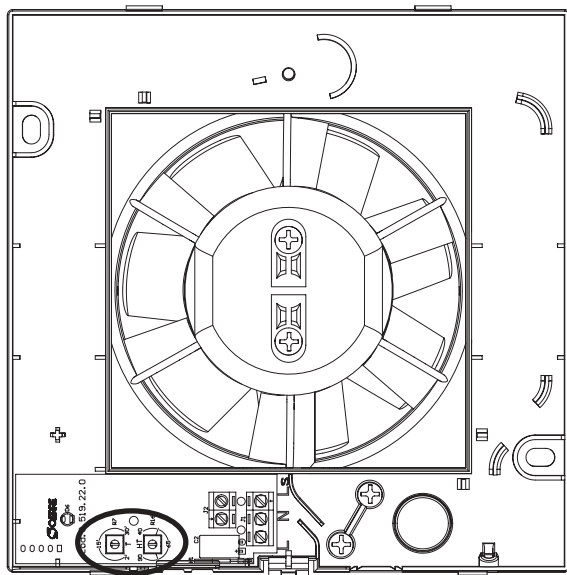

S.O.ERRE

tecnologia dell'aria

IN 10/4

IN 12/5

IN 15/6

	Ø A (mm)	B	C
IN 10/4	100	37,2	64,5
IN 12/5	120	40,25	74,5
IN 15/6	150	50	89

1

2

1

IN 10/4 - IN 12/5 - IN 15/6
 IN BB 10/4 - IN BB 12/5 - IN BB 15/6

IN 10/4 T - HT - IN 12/5 T - HT - IN 15/6 T - HT
 IN BB 10/4 T - HT - IN BB 12/5 T - HT - IN BB 15/6 T - HT

IN 10/4 P - PIR - IN 12/5 P - PIR - IN 15/6 P - PIR
 IN BB 10/4 P - PIR - IN BB 12/5 P - PIR - IN BB 15/6 P - PIR

IN 10/4 T - IN 12/5 T - IN 15/6 T
IN BB 10/4 T - IN BB 12/5 T - IN BB 15/6 T

IN 10/4 HT - IN 12/5 HT - IN 15/6 HT
IN BB 10/4 HT - IN BB 12/5 HT - IN BB 15/6 HT

IN 10/4 PIR - IN 12/5 PIR - IN 15/6 PIR
IN BB 10/4 PIR - IN BB 12/5 PIR - IN BB 15/6 PIR

IN 10/4 P - IN 12/5 P - IN 15/6 P
IN BB 10/4 P - IN BB 12/5 P - IN BB 15/6 P

Serranda

Shutter

Volet

Verschloßklappe

Sluiter

Persiana

Registo