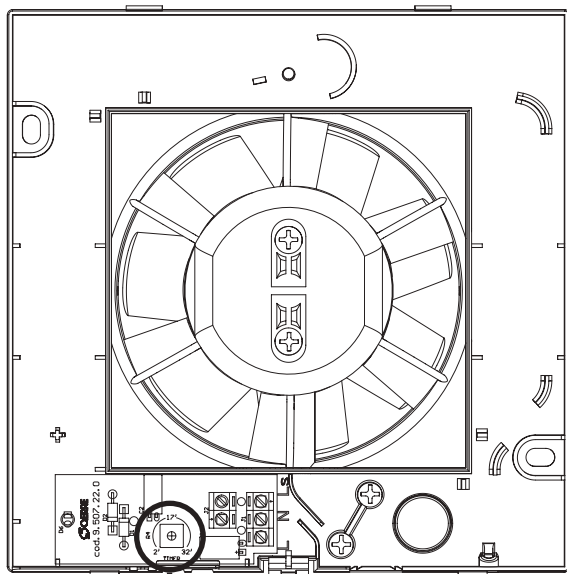

S.O.ERRE

tecnologia dell'aria

IN 10/4

IN 12/5

IN 15/6

	Ø A (mm)	B	C
IN 10/4	100	37,2	64,5
IN 12/5	120	40,25	74,5
IN 15/6	150	50	89

1

2

1

IN 10/4 - IN 12/5 - IN 15/6
 IN BB 10/4 - IN BB 12/5 - IN BB 15/6

IN 10/4 T - HT - IN 12/5 T - HT - IN 15/6 T - HT
 IN BB 10/4 T - HT - IN BB 12/5 T - HT - IN BB 15/6 T - HT

IN 10/4 P - PIR - IN 12/5 P - PIR - IN 15/6 P - PIR
 IN BB 10/4 P - PIR - IN BB 12/5 P - PIR - IN BB 15/6 P - PIR

IN 10/4 T - IN 12/5 T - IN 15/6 T
IN BB 10/4 T - IN BB 12/5 T - IN BB 15/6 T

IN 10/4 HT - IN 12/5 HT - IN 15/6 HT
IN BB 10/4 HT - IN BB 12/5 HT - IN BB 15/6 HT

IN 10/4 PIR - IN 12/5 PIR - IN 15/6 PIR
IN BB 10/4 PIR - IN BB 12/5 PIR - IN BB 15/6 PIR

IN 10/4 P - IN 12/5 P - IN 15/6 P
IN BB 10/4 P - IN BB 12/5 P - IN BB 15/6 P

Serranda

Shutter

Volet

Verschloßklappe

Sluiter

Persiana

Registo