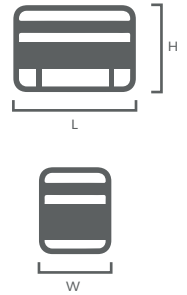

DIMENSIONS

(L) Length (mm)	660
(W) Width (mm)	600
(H) Height (mm)	500
Weight while empty (kg)	52

EXTRAS

Sockets	2 16 amp schuko socket
Circuit Breaker	Yes
Hour Counter	Digital
Wheels and Handles	Yes
Battery	No