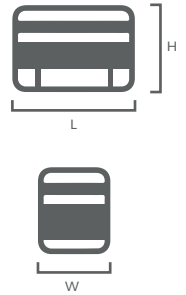

DIMENSIONS

(L) Length (mm)	760
(W) Width (mm)	700
(H) Height (mm)	650
Weight while empty (kg)	104

EXTRAS

Sockets	1 16 amp schuko socket + 1 industrial single-phase socket + 1 3P socket + N + T 16 amp	Voltmeter	Digital
Circuit Breaker	Yes	Frequency meter	Yes
Hour Counter	Digital	Auto Start	Yes (via ATS Grupel)
Wheels and Handles	Yes	ATS	Yes- Single-phase and three-phase
Battery	Yes	Remote start	Yes